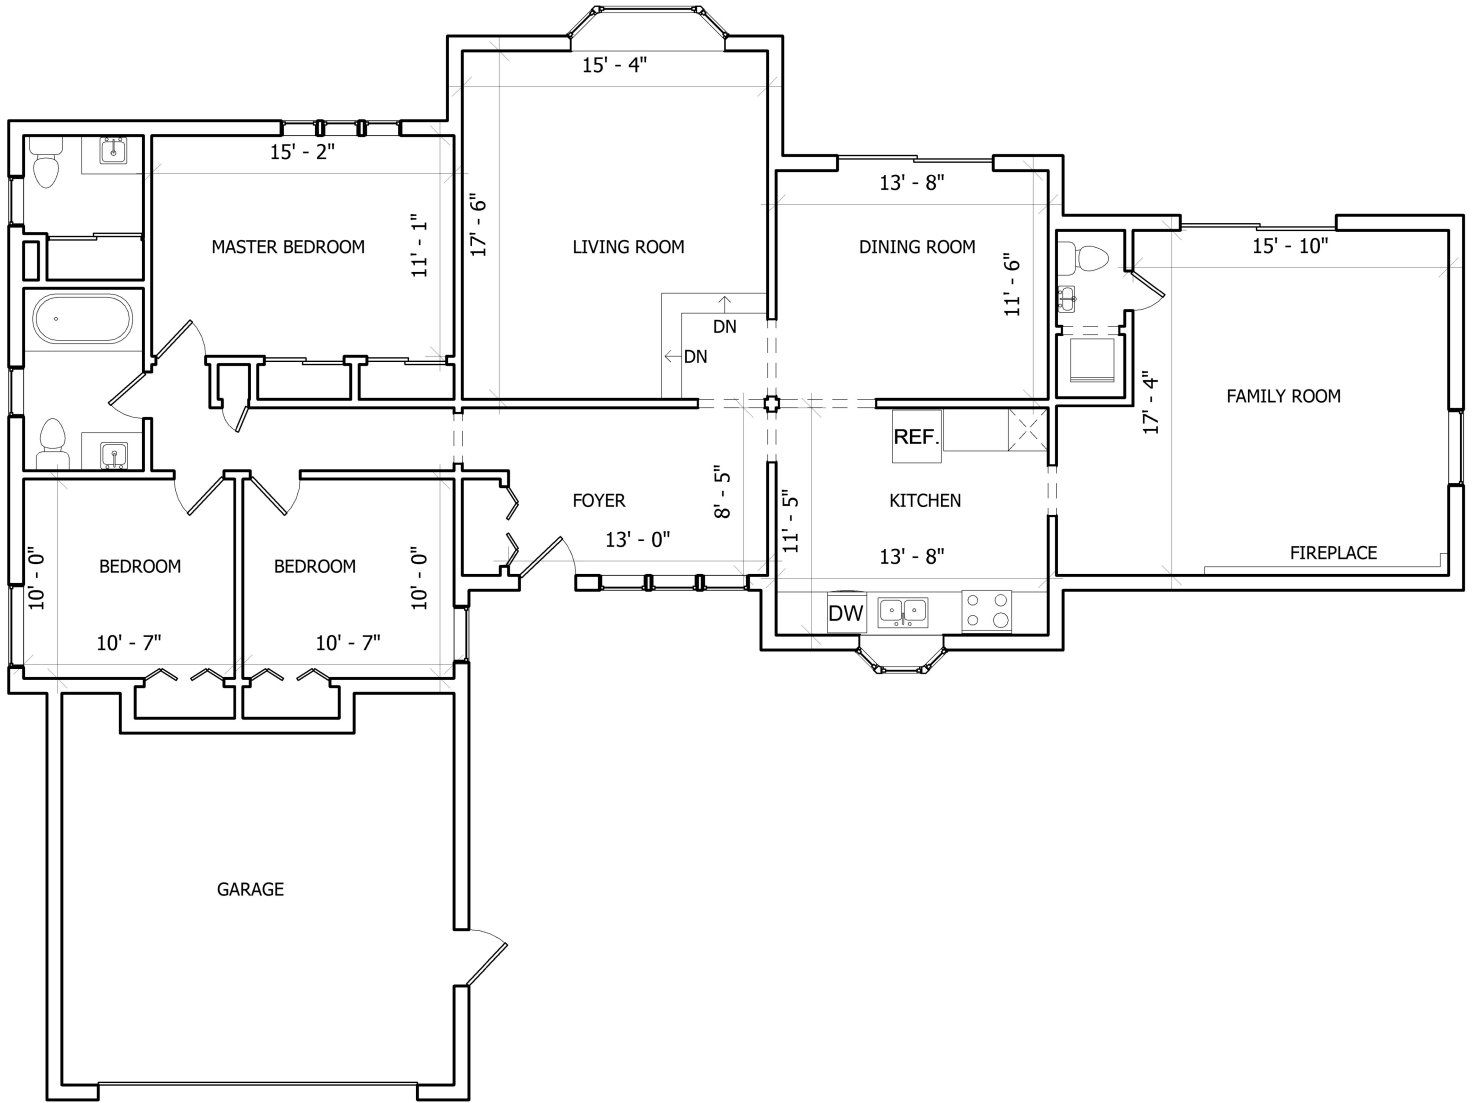

Floor Plan: Main Floor

Area: 1917 s.f

Rob McAleer

SALES REPRESENTATIVE
Direct: (705) 888-3981
rob@georgianbaygroup.com
www.georgianbaygroup.com

CHESTNUT PARK
REAL ESTATE LIMITED, BROKERAGE

CHRISTIE'S
INTERNATIONAL REAL ESTATE